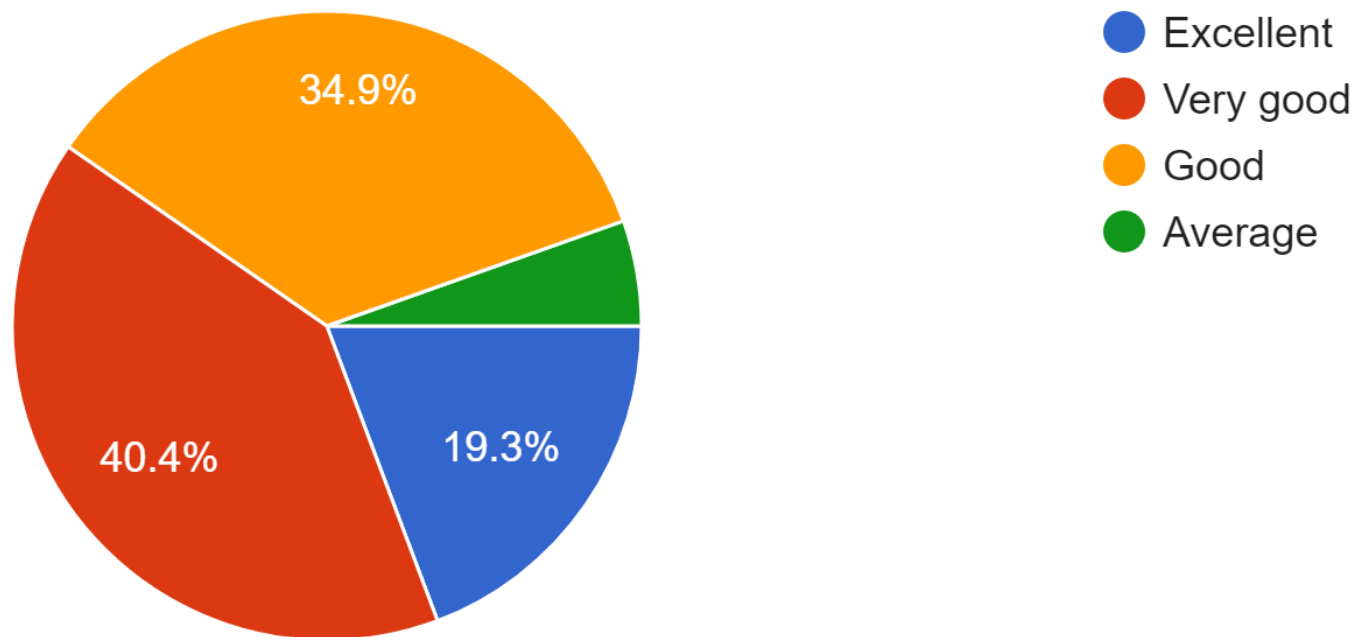

Internal Quality Assurance Cell (IQAC)
Govt. College Malappuram

Parent's Feedback

1. How do you rate the program that your ward is undergoing in terms of the load of the courses in different semesters?

166 responses

2. How do you rate the quality and relevance of the courses included into the semester?

166 responses

3. How do you rate the treatment of the students by the faculty irrespective of the background of the student in teaching and evaluation?