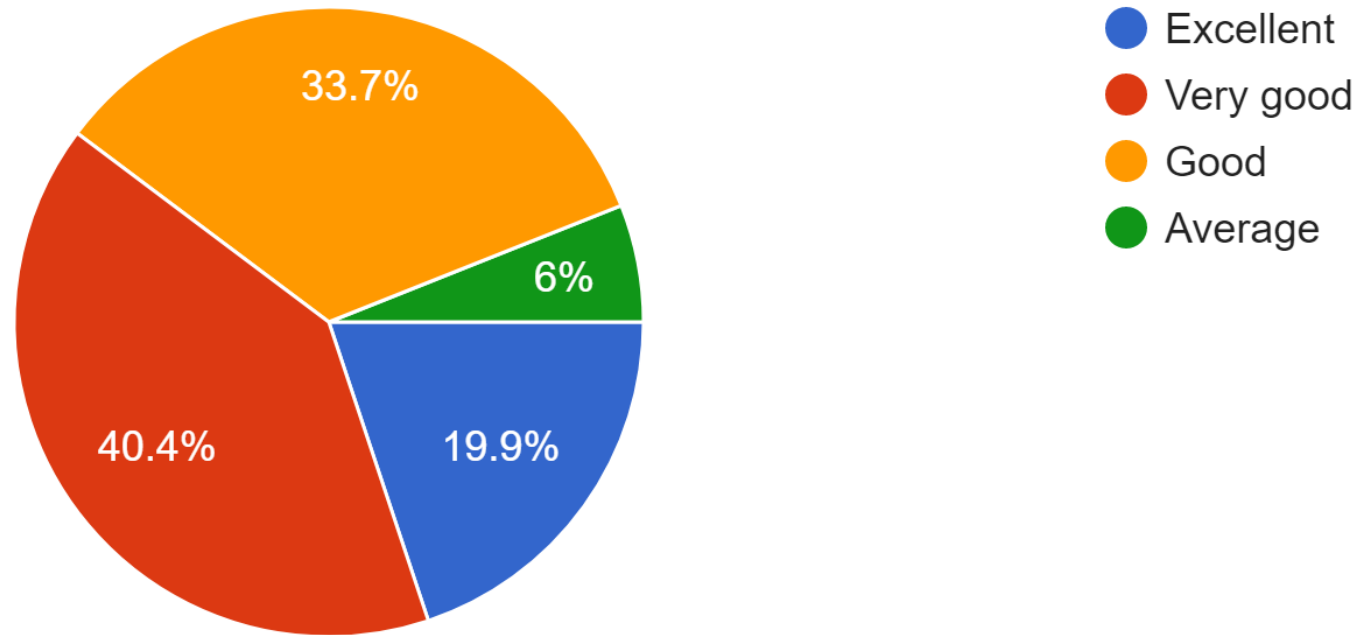

4. How do you rate the courses in terms of their relevance to the latest technologies?

166 responses