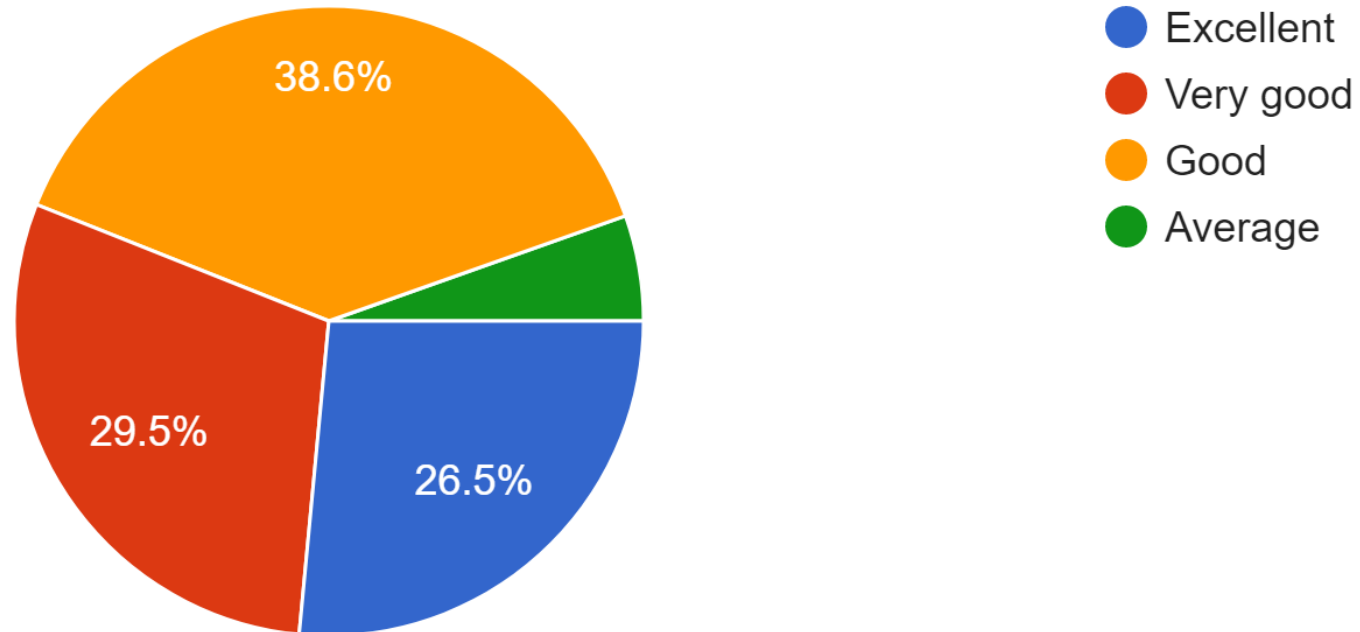

3. How do you rate the treatment of the students by the faculty irrespective of the background of the student in teaching and evaluation?

166 responses