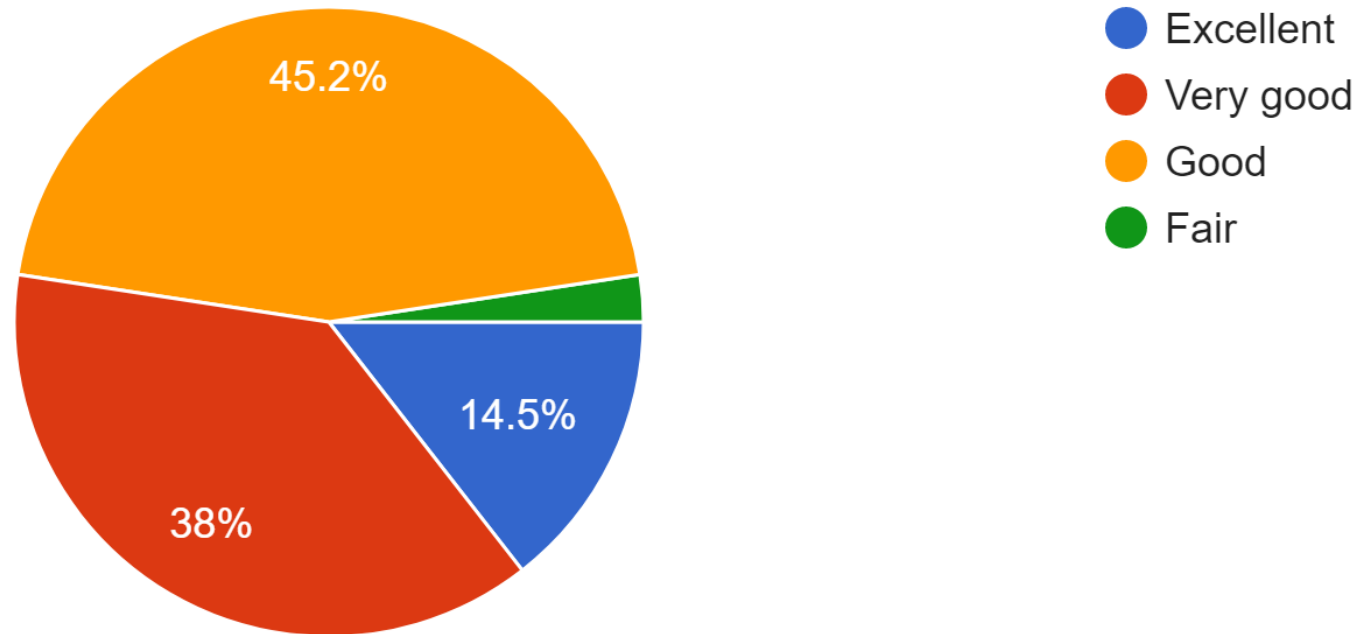

Internal Quality Assurance Cell (IQAC)
Govt. College Malappuram

Parent's Feedback

1. How do you rate the program that your ward is undergoing in terms of the load of the courses in different semesters?

166 responses

2. How do you rate the quality and relevance of the courses included into the semester?

166 responses

3. How do you rate the treatment of the students by the faculty irrespective of the background of the student in teaching and evaluation?